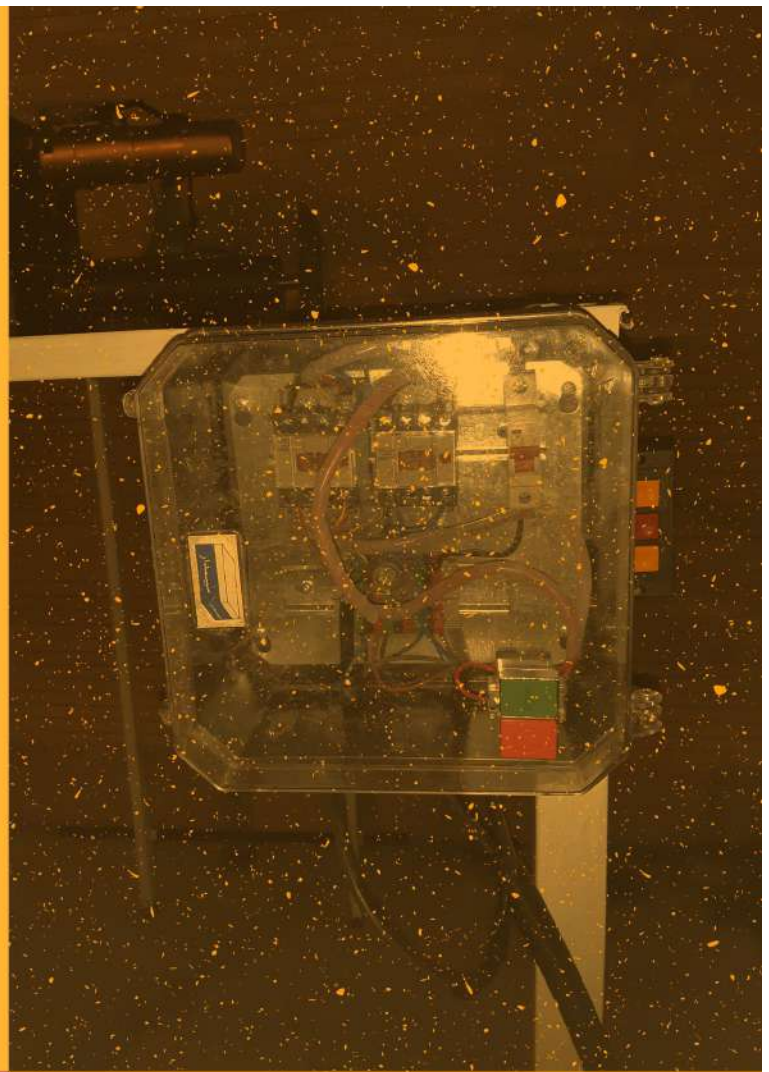

www.chickchen.com